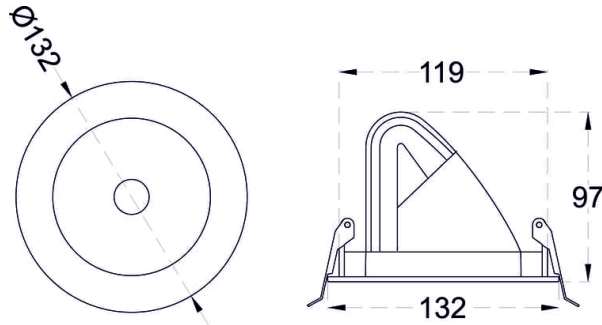

LIGHT TECHNOLOGY

LED FITTED	Bridgelux
DELIVERED LUMENS	4140 / 3960 / 3780
CCT (K)	6000 / 4000 / 3000
Tunable	On Request
LED BINNING	3 Step MacAdam
CRI (Ra)	80 / 90
LED LIFE L70	40,000 HRS
LUMINAIRE	5760 / 5580 / 5400
LUMINOUS FLUX	
LUMINOUS EFFICACY	115 Lumens / Watt

ELECTRICAL SYSTEM

(UGR)	<19
INPUT VOLTAGE	220 TO 240 Vac
INPUT POWER	36W
POWER FACTOR	>0.95
THD	<10%
CONTROL GEAR	Remote
MOUNTING	
DRIVER PROTECTION	OVP, Short Circuit, Surge
DIMMING	Phase / Analog / Dali / RF / APP
EMERGENCY	On Request
BATTERY BACKUP	

PACKAGING DETAILS

PACKING QTY -

GROSS WEIGHT -

CARTON SIZE -
(LXBXH)

DIMENSIONS