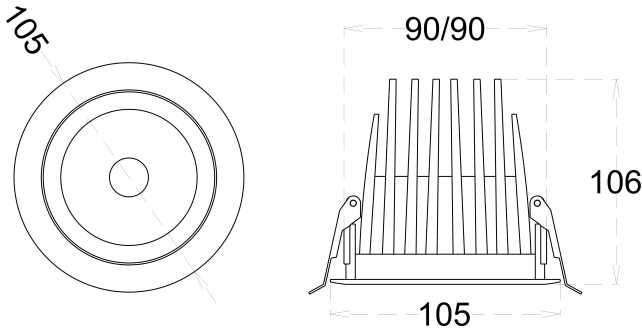

LIGHT TECHNOLOGY

LED FITTED	Bridgelux
DELIVERED LUMENS	2760 / 2640 / 2520
CCT (K)	6000 / 4000 / 3000
Tunable	On Request
LED BINNING	3 Step MacAdam
CRI (Ra)	80 / 90
LED LIFE L70	40,000 HRS
LUMINAIRE	3840 / 3720 / 3600
LUMINOUS FLUX	
LUMINOUS EFFICACY	115 Lumens / Watt

ELECTRICAL SYSTEM

(UGR)	<19
INPUT VOLTAGE	220 TO 240 Vac
INPUT POWER	24W
POWER FACTOR	>0.95
THD	<10%
CONTROL GEAR	Remote
MOUNTING	
DRIVER PROTECTION	OVP, Short Circuit, Surge
DIMMING	Phase / Analog / Dali / RF / APP
EMERGENCY	On Request
BATTERY BACKUP	

PACKAGING DETAILS

PACKING QTY -

GROSS WEIGHT -

CARTON SIZE -
(LXBXH)

DIMENSIONS