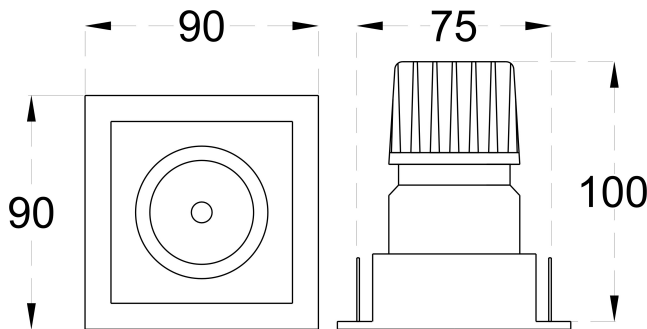

### CONSTRUCTION AND MATERIALS

<b>SIZE OUT SIDE MM</b>	90x90
<b>CUT OUT SIZE (MM)</b>	75x75x100
<b>HOUSING</b>	Die Cast Aluminium
<b>LENS / DIFFUSER</b>	Tempered Glass
<b>REFLECTOR</b>	PC High Purity Metallised
<b>SURFACE FINISH</b>	White/Black/Custom Powder Coated
<b>IP rating</b>	40

### OPTICAL SYSTEM

<b>BEAM ANGLE</b>	15°, 24°, 36°, 60°
<b>ILLUMINATION MODE</b>	Direct Lighting
<b>SWIVEL</b>	Yes

## PACKAGING DETAILS

**PACKING QTY** 35

**GROSS WEIGHT -**

**CARTOON SIZE** 28"x 19.75"x  
**(LXBXH)** 12.5"

### DIMENSIONS