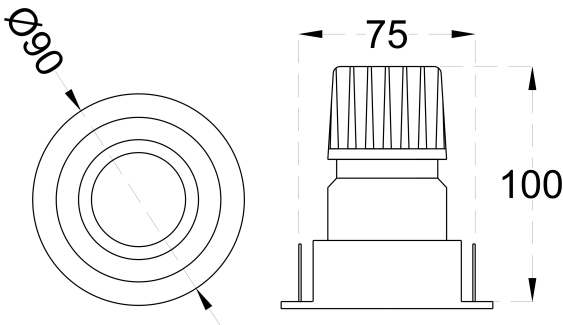

Google or Alexa Voice

TECHNICAL SPECIFICATIONS

PRODUCT REFERENCE

ITEM CODE	VEGA RD 6
ENVIRONMENT	Indoor
INSTALLATION	Recessed

CONSTRUCTION AND MATERIALS

SIZE OUT SIDE MM	90MM DIA
CUT OUT SIZE (MM)	75x100
HOUSING	Die Cast Aluminium
LENS / DIFFUSER	Tempered Glass
REFLECTOR	PC High Purity Metallised
SURFACE FINISH	White/Black/Custom Powder Coated
IP rating	40

PACKAGING DETAILS

PACKING QTY 35

GROSS WEIGHT -

CARTOON SIZE 28"x 19.75"x
(LXBXH) 12.5"

DIMENSIONS

PHOTOMETRIC

ARCADE LIGHTING INDUSTRIES PVT LTD

8 Raju industrial estate, Penkar pada, Near
dahisar check naka, Mira road 401107