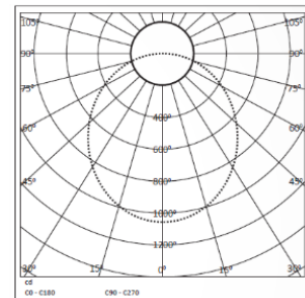

PACKAGING DETAILS

PACKING QTY 35

GROSS WEIGHT -

CARTOON SIZE 28"x 19.75"x
(LXBXH) 12.5"

DIMENSIONS

PHOTOMETRIC

ARCADE LIGHTING INDUSTRIES PVT LTD

8 Raju industrial estate, Penkar pada, Near
dahisar check naka, Mira road 401107