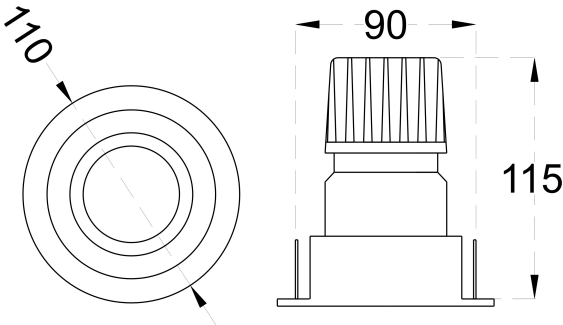

LIGHT TECHNOLOGY

LED FITTED	Bridgelux
DELIVERED LUMENS	2300 / 2200 / 2100
CCT (K)	6000 / 4000 / 3000
Tunable	On Request
LED BINNING	3 Step MacAdam
CRI (Ra)	80 / 90
LED LIFE L70	40,000 HRS
LUMINAIRE	3200 / 3100 / 3000
LUMINOUS FLUX	
LUMINOUS EFFICACY	115 Lumens / Watt

ELECTRICAL SYSTEM

(UGR)	<19
INPUT VOLTAGE	220 TO 240 Vac
INPUT POWER	20W
POWER FACTOR	>0.95
THD	<10%
CONTROL GEAR	Remote
MOUNTING	
DRIVER PROTECTION	OVP, Short Circuit, Surge
DIMMING	Phase / Analog / Dali / RF / APP
EMERGENCY	On Request
BATTERY BACKUP	

PACKAGING DETAILS

PACKING QTY -

GROSS WEIGHT -

CARTON SIZE -
(LXBXH)

DIMENSIONS