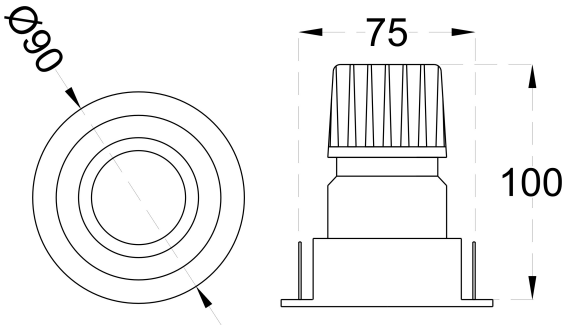

Google or Alexa Voice

TECHNICAL SPECIFICATIONS

PRODUCT REFERENCE

ITEM CODE	VEGA RD 12
ENVIRONMENT	Indoor
INSTALLATION	Recessed

CONSTRUCTION AND MATERIALS

SIZE OUT SIDE MM	90MM DIA
CUT OUT SIZE (MM)	75x100
HOUSING	Die Cast Aluminium
LENS / DIFFUSER	Tempered Glass
REFLECTOR	PC High Purity Metallised
SURFACE FINISH	White/Black/Custom Powder Coated
IP rating	40

PACKAGING DETAILS

PACKING QTY 35

GROSS WEIGHT -

CARTOON SIZE 28"x 19.75"x
(LXBXH) 12.5"

DIMENSIONS

PHOTOMETRIC

ARCADE LIGHTING INDUSTRIES PVT LTD

8 Raju industrial estate, Penkar pada, Near
dahisar check naka, Mira road 401107