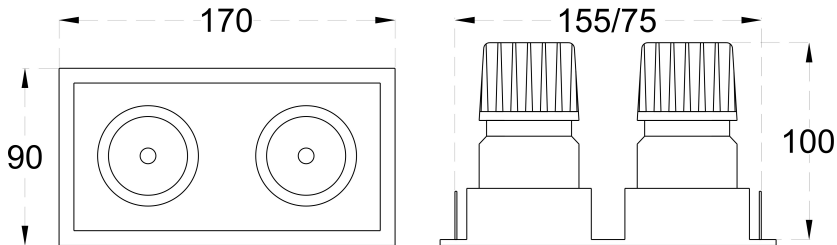

### CONSTRUCTION AND MATERIALS

<b>SIZE OUT SIDE MM</b>	170x90
<b>CUT OUT SIZE (MM)</b>	155x75x100
<b>HOUSING</b>	Die Cast Aluminium
<b>LENS / DIFFUSER</b>	Tempered Glass
<b>REFLECTOR</b>	PC High Purity Metallised
<b>SURFACE FINISH</b>	White/Black/Custom Powder Coated
<b>IP rating</b>	40

### OPTICAL SYSTEM

<b>BEAM ANGLE</b>	15°, 24°, 36°, 60°
<b>ILLUMINATION MODE</b>	Direct Lighting
<b>SWIVEL</b>	Yes

## PACKAGING DETAILS

**PACKING QTY** 15

**GROSS WEIGHT -**

**CARTOON SIZE** 28"x 19.75"x  
**(LXBXH)** 12.5"

## DIMENSIONS