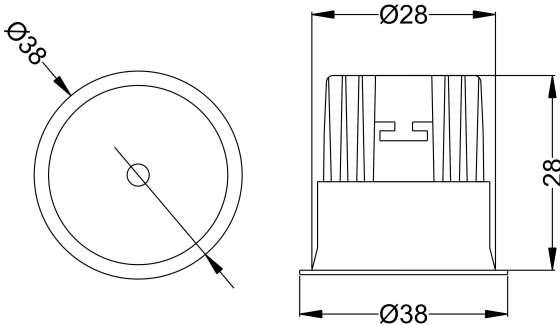

LIGHT TECHNOLOGY

LED FITTED	Bridgelux
DELIVERED LUMENS	345 / 330 / 315
CCT (K)	6000 / 4000 / 3000
Tunable	On Request
LED BINNING	3 Step MacAdam
CRI (Ra)	80 / 90
LED LIFE L70	40,000 HRS
LUMINAIRE	480 / 465 / 450
LUMINOUS FLUX	
LUMINOUS EFFICACY	115 Lumens / Watt

ELECTRICAL SYSTEM

(UGR)	<19
INPUT VOLTAGE	220 TO 240 Vac
INPUT POWER	03W
POWER FACTOR	>0.95
THD	<10%
CONTROL GEAR	Remote
MOUNTING	
DRIVER PROTECTION	OVP, Short Circuit, Surge
DIMMING	Phase / Analog / Dali / RF / APP
EMERGENCY	On Request
BATTERY BACKUP	

PACKAGING DETAILS

PACKING QTY -

GROSS WEIGHT -

CARTON SIZE -
(LXBXH)

DIMENSIONS