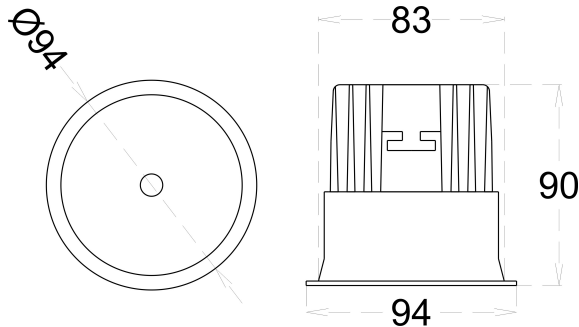

LIGHT TECHNOLOGY

LED FITTED	Bridgelux
DELIVERED LUMENS	2070 / 1980 / 1890
CCT (K)	6000 / 4000 / 3000
Tunable	On Request
LED BINNING	3 Step MacAdam
CRI (Ra)	80 / 90
LED LIFE L70	40,000 HRS
LUMINAIRE	2880 / 2790 / 2700
LUMINOUS FLUX	
LUMINOUS EFFICACY	115 Lumens / Watt

ELECTRICAL SYSTEM

(UGR)	<19
INPUT VOLTAGE	220 TO 240 Vac
INPUT POWER	18W
POWER FACTOR	>0.95
THD	<10%
CONTROL GEAR	Remote
MOUNTING	
DRIVER PROTECTION	OVP, Short Circuit, Surge
DIMMING	Phase / Analog / Dali / RF / APP
EMERGENCY	On Request
BATTERY BACKUP	

PACKAGING DETAILS

PACKING QTY -

GROSS WEIGHT -

CARTON SIZE -
(LXBXH)

DIMENSIONS