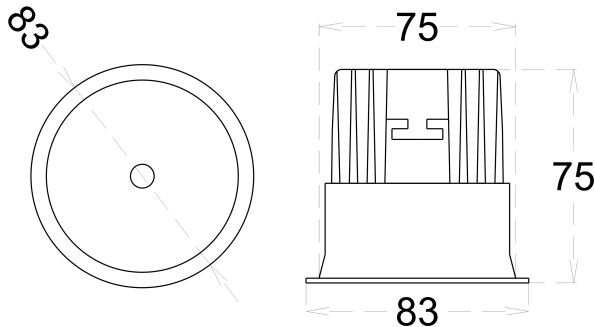

LIGHT TECHNOLOGY

LED FITTED	Bridgelux
DELIVERED LUMENS	1380 / 1320 / 1260
CCT (K)	6000 / 4000 / 3000
Tunable	On Request
LED BINNING	3 Step MacAdam
CRI (Ra)	80 / 90
LED LIFE L70	40,000 HRS
LUMINAIRE	1920 / 1860 / 1800
LUMINOUS FLUX	
LUMINOUS EFFICACY	115 Lumens / Watt

ELECTRICAL SYSTEM

(UGR)	<19
INPUT VOLTAGE	220 TO 240 Vac
INPUT POWER	12W
POWER FACTOR	>0.95
THD	<10%
CONTROL GEAR	Remote
MOUNTING	
DRIVER PROTECTION	OVP, Short Circuit, Surge
DIMMING	Phase / Analog / Dali / RF / APP
EMERGENCY	On Request
BATTERY BACKUP	

PACKAGING DETAILS

PACKING QTY -

GROSS WEIGHT -

**CARTON SIZE -
(LXBXH)**

DIMENSIONS