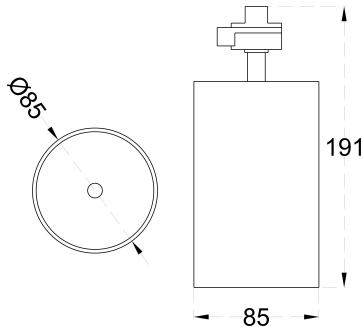

CONSTRUCTION AND MATERIALS

SIZE OUT SIDE MM	85 Dia x 140
CUT OUT SIZE (MM)	-
HOUSING	Extruded Aluminium
LENS / DIFFUSER	High Transmission PC
REFLECTOR	PC High Purity Metallised
SURFACE FINISH	White/Black/Custom Powder Coated
IP rating	20

PACKAGING DETAILS

PACKING QTY -

GROSS WEIGHT -

CARTON SIZE -
(LXBXH)

DIMENSIONS

PHOTOMETRIC

ARCADE LIGHTING INDUSTRIES PVT LTD

8 Raju industrial estate, Penkar pada, Near
dahisar check naka, Mira road 401107