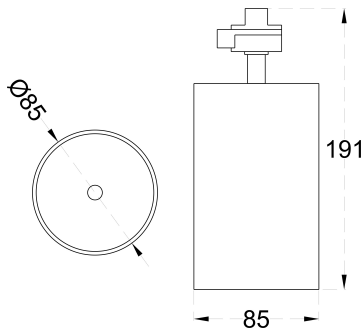

CONSTRUCTION AND MATERIALS

SIZE OUT SIDE MM	85 Dia x 140
CUT OUT SIZE (MM)	-
HOUSING	Extruded Aluminium
LENS / DIFFUSER	High Transmission PC
REFLECTOR	PC High Purity Metallised
SURFACE FINISH	White/Black/Custom Powder Coated
IP rating	20

PACKAGING DETAILS

PACKING QTY -

GROSS WEIGHT -

CARTON SIZE -
(LXBXH)

DIMENSIONS

PHOTOMETRIC

ARCADE LIGHTING INDUSTRIES PVT LTD

8 Raju industrial estate, Penkar pada, Near
dahisar check naka, Mira road 401107