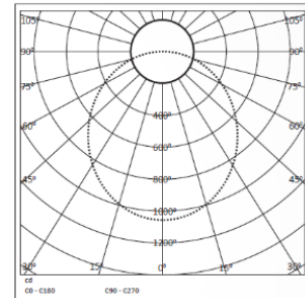

PHOTOMETRIC

ARCADE LIGHTING INDUSTRIES PVT LTD

8 Raju industrial estate, Penkar pada, Near
dahisar check naka, Mira road 401107

NOTE : The technical data sheet with design registration stamp is the property of Arcade Lighting India Pvt. Ltd. & protected under Intellectual Property law, and it is restricted for sharing with other lighting suppliers

Technical parameters are subjected to change time to time in order to improve product performance and reliability

BP-RV00 AR/FRT/TEC/TDS/01