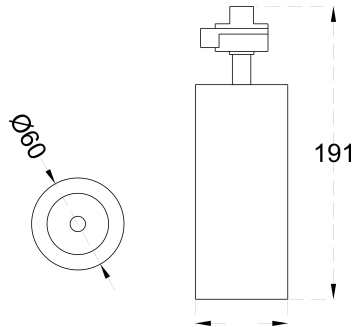

LIGHT TECHNOLOGY

LED FITTED	Bridgelux
DELIVERED LUMENS	1380 / 1320 / 1260
CCT (K)	6000 / 4000 / 3000
Tunable	On Request
LED BINNING	3 Step MacAdam
CRI (Ra)	80 / 90
LED LIFE L70	40,000 HRS
LUMINAIRE	1920 / 1860 / 1800
LUMINOUS FLUX	
LUMINOUS EFFICACY	115 Lumens / Watt

ELECTRICAL SYSTEM

(UGR)	<20
INPUT VOLTAGE	220 TO 240 Vac
INPUT POWER	12W
POWER FACTOR	>0.95
THD	<10%
CONTROL GEAR	IN BUILT
MOUNTING	
DRIVER PROTECTION	OVP, Short Circuit, Surge
DIMMING	Phase / Analog / Dali / RF / APP
EMERGENCY	On Request
BATTERY BACKUP	

PACKAGING DETAILS

PACKING QTY -

GROSS WEIGHT -

CARTON SIZE -
(LXBXH)

DIMENSIONS