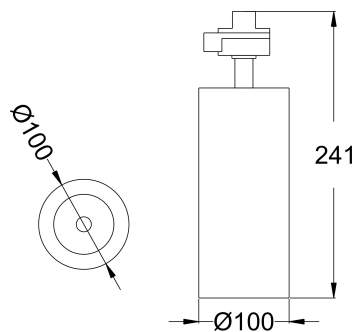

LIGHT TECHNOLOGY

LED FITTED	Bridgelux
DELIVERED LUMENS	2875 / 2750 / 2625
CCT (K)	6001 / 4000 / 3000
Tunable	On Request
LED BINNING	3 Step MacAdam
CRI (Ra)	80 / 90
LED LIFE L70	40,000 HRS
LUMINAIRE	4000 / 3875 / 3750
LUMINOUS FLUX	
LUMINOUS EFFICACY	115 Lumens / Watt

ELECTRICAL SYSTEM

(UGR)	<20
INPUT VOLTAGE	220 TO 240 Vac
INPUT POWER	25W
POWER FACTOR	>0.95
THD	<10%
CONTROL GEAR	IN BUILT
MOUNTING	
DRIVER PROTECTION	OVP, Short Circuit, Surge
DIMMING	Phase / Analog / Dali / RF / APP
EMERGENCY	On Request
BATTERY BACKUP	

PACKAGING DETAILS

PACKING QTY -

GROSS WEIGHT -

**CARTON SIZE -
(LXBXH)**

DIMENSIONS