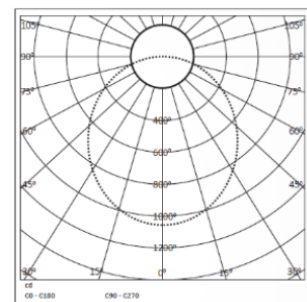

PHOTOMETRIC

ARCADE LIGHTING INDUSTRIES PVT LTD

8 Raju industrial estate, Penkar pada, Near
dahisar check naka, Mira road 401107