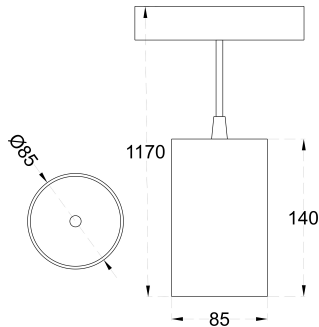

Google or
Alexa Voice

TECHNICAL SPECIFICATIONS

PRODUCT REFERENCE

ITEM CODE	TURBO SUSPENDED 85 30
ENVIRONMENT	Indoor
INSTALLATION	Suspended

CONSTRUCTION AND MATERIALS

SIZE OUT SIDE MM	85 Dia x 140
CUT OUT SIZE (MM)	-
HOUSING	Extruded Aluminium
LENS / DIFFUSER	High Transmission PC
REFLECTOR	PC High Purity Metallised
SURFACE FINISH	White/Black/Custom Powder Coated
IP rating	20

PACKAGING DETAILS

PACKING QTY -

GROSS WEIGHT -

CARTON SIZE -
(LXBXH)

DIMENSIONS

PHOTOMETRIC

ARCADE LIGHTING INDUSTRIES PVT LTD

8 Raju industrial estate, Penkar pada, Near
dahisar check naka, Mira road 401107