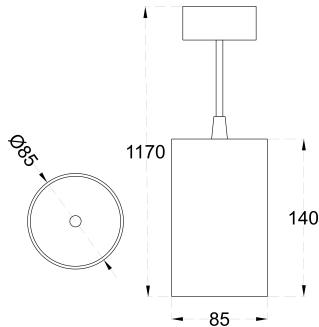

Google or
Alexa Voice

TECHNICAL SPECIFICATIONS

PRODUCT REFERENCE

ITEM CODE	TURBO SUSPENDED 85 20
ENVIRONMENT	Indoor
INSTALLATION	Suspended

CONSTRUCTION AND MATERIALS

SIZE OUT SIDE MM	85 Dia x 140
CUT OUT SIZE (MM)	-
HOUSING	Extruded Aluminium
LENS / DIFFUSER	High Transmission PC
REFLECTOR	PC High Purity Metallised
SURFACE FINISH	White/Black/Custom Powder Coated
IP rating	20

PACKAGING DETAILS

PACKING QTY -

GROSS WEIGHT -

CARTOON SIZE -
(LXBXH)

DIMENSIONS

PHOTOMETRIC

ARCADE LIGHTING INDUSTRIES PVT LTD

8 Raju industrial estate, Penkar pada, Near
dahisar check naka, Mira road 401107