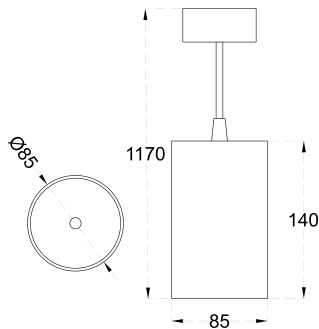

Google or
Alexa Voice

TECHNICAL SPECIFICATIONS

PRODUCT REFERENCE

ITEM CODE	TURBO SUSPENDED 85 15
ENVIRONMENT	Indoor
INSTALLATION	Suspended

CONSTRUCTION AND MATERIALS

SIZE OUT SIDE MM	85 Dia x 140
CUT OUT SIZE (MM)	-
HOUSING	Extruded Aluminium
LENS / DIFFUSER	High Transmission PC
REFLECTOR	PC High Purity Metallised
SURFACE FINISH	White/Black/Custom Powder Coated
IP rating	20

PACKAGING DETAILS

PACKING QTY -

GROSS WEIGHT -

CARTON SIZE -
(LXBXH)

DIMENSIONS

PHOTOMETRIC

ARCADE LIGHTING INDUSTRIES PVT LTD

8 Raju industrial estate, Penkar pada, Near
dahisar check naka, Mira road 401107