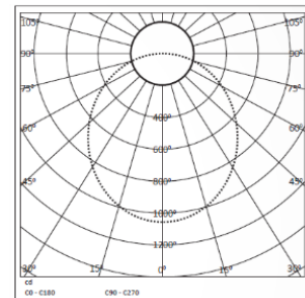

PHOTOMETRIC

ARCADE LIGHTING INDUSTRIES PVT LTD

8 Raju industrial estate, Penkar pada, Near
dahisar check naka, Mira road 401107

NOTE : The technical data sheet with design registration stamp is the property of Arcade Lighting India Pvt. Ltd. & protected under Intellectual Property law, and it is restricted for sharing with other lighting suppliers

Technical parameters are subjected to change time to time in order to improve product performance and reliability

BP-RV00 AR/FRT/TEC/TDS/01