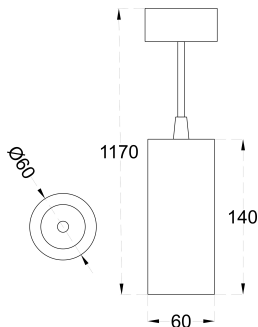

Google or
Alexa Voice

TECHNICAL SPECIFICATIONS

PRODUCT REFERENCE

ITEM CODE	TURBO SUSPENDED 60 12
ENVIRONMENT	Indoor
INSTALLATION	Suspended

CONSTRUCTION AND MATERIALS

SIZE OUT SIDE MM	63 Dia x 140
CUT OUT SIZE (MM)	-
HOUSING	Extruded Aluminium
LENS / DIFFUSER	Tempered Glass
REFLECTOR	PC High Purity Metallised
SURFACE FINISH	White/Black/Custom Powder Coated
IP rating	20

PACKAGING DETAILS

PACKING QTY -

GROSS WEIGHT -

**CARTOON SIZE -
(LXBXH)**

DIMENSIONS

PHOTOMETRIC

ARCADE LIGHTING INDUSTRIES PVT LTD

8 Raju industrial estate, Penkar pada, Near
dahisar check naka, Mira road 401107