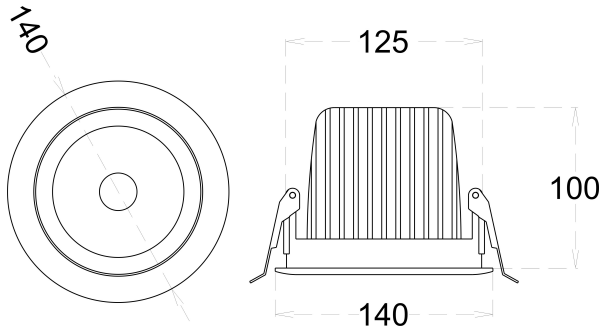

LIGHT TECHNOLOGY

LED FITTED	Bridgelux
DELIVERED LUMENS	4600 / 4400 / 4200
CCT (K)	6000 / 4000 / 3000
Tunable	On Request
LED BINNING	3 Step MacAdam
CRI (Ra)	80 / 90
LED LIFE L70	40,000 HRS
LUMINAIRE	6400 / 6200 / 6000
LUMINOUS FLUX	
LUMINOUS EFFICACY	115 Lumens / Watt

ELECTRICAL SYSTEM

(UGR)	<19
INPUT VOLTAGE	220 TO 240 Vac
INPUT POWER	40W
POWER FACTOR	>0.95
THD	<10%
CONTROL GEAR	Remote
MOUNTING	
DRIVER PROTECTION	OVP, Short Circuit, Surge
DIMMING	Phase / Analog / Dali / RF / APP
EMERGENCY	On Request
BATTERY BACKUP	

PACKAGING DETAILS

PACKING QTY -

GROSS WEIGHT -

CARTOON SIZE -
(LXBXH)

DIMENSIONS