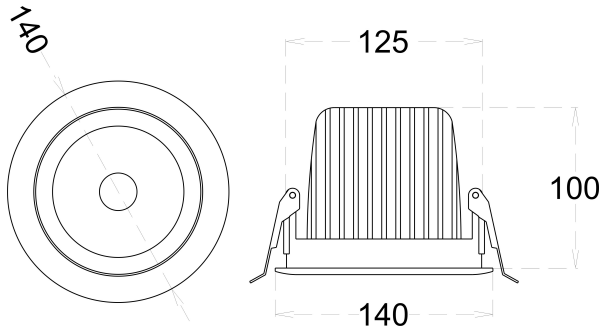

LIGHT TECHNOLOGY

LED FITTED	Bridgelux
DELIVERED LUMENS	3450 / 3300 / 3150
CCT (K)	6000 / 4000 / 3000
Tunable	On Request
LED BINNING	3 Step MacAdam
CRI (Ra)	80 / 90
LED LIFE L70	40,000 HRS
LUMINAIRE	4800 / 4650 / 4500
LUMINOUS FLUX	
LUMINOUS EFFICACY	115 Lumens / Watt

ELECTRICAL SYSTEM

(UGR)	<19
INPUT VOLTAGE	220 TO 240 Vac
INPUT POWER	30W
POWER FACTOR	>0.95
THD	<10%
CONTROL GEAR	Remote
MOUNTING	
DRIVER PROTECTION	OVP, Short Circuit, Surge
DIMMING	Phase / Analog / Dali / RF / APP
EMERGENCY	On Request
BATTERY BACKUP	

PACKAGING DETAILS

PACKING QTY -

GROSS WEIGHT -

**CARTON SIZE -
(LXBXH)**

DIMENSIONS