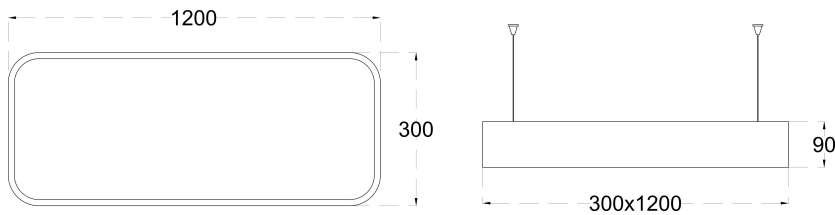

LIGHT TECHNOLOGY

LED FITTED	Bridgelux
DELIVERED LUMENS	4000 / 3800 / 3600
CCT (K)	6000 / 4000 / 3000
Tunable	On Request
LED BINNING	3 Step MacAdam
CRI (Ra)	80 / 90
LED LIFE L70	45,000 HRS
LUMINAIRE	5600 / 5400 / 5200
LUMINOUS FLUX	
LUMINOUS EFFICACY	100 Lumens / Watt

ELECTRICAL SYSTEM

(UGR)	<22
INPUT VOLTAGE	220 TO 240 Vac
INPUT POWER	40W
POWER FACTOR	>0.95
THD	<10%
CONTROL GEAR	Remote
MOUNTING	
DRIVER PROTECTION	OVP, Short Circuit, Surge
DIMMING	Phase / Analog / Dali / RF / APP
EMERGENCY BATTERY BACKUP	On Request

PACKAGING DETAILS

PACKING QTY -

GROSS WEIGHT -

CARTOON SIZE -
(LXBXH)

DIMENSIONS