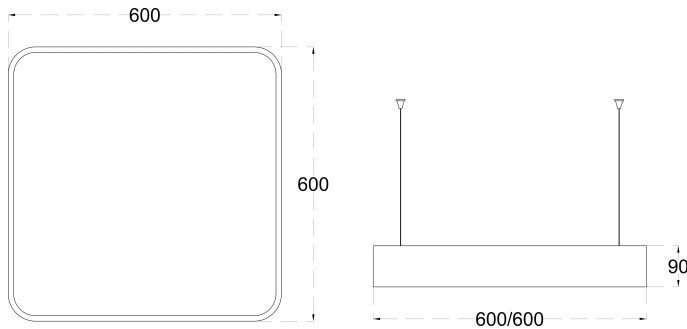

LIGHT TECHNOLOGY

LED FITTED	Bridgelux
DELIVERED LUMENS	3600 / 3420 / 3240
CCT (K)	6000 / 4000 / 3000
Tunable	On Request
LED BINNING	3 Step MacAdam
CRI (Ra)	80 / 90
LED LIFE L70	45,000 HRS
LUMINAIRE	5040 / 4860 / 4680
LUMINOUS FLUX	
LUMINOUS EFFICACY	100 Lumens / Watt

ELECTRICAL SYSTEM

(UGR)	<22
INPUT VOLTAGE	220 TO 240 Vac
INPUT POWER	36W
POWER FACTOR	>0.95
THD	<10%
CONTROL GEAR	Remote
MOUNTING	
DRIVER PROTECTION	OVP, Short Circuit, Surge
DIMMING	Phase / Analog / Dali / RF / APP
EMERGENCY BATTERY BACKUP	On Request

PACKAGING DETAILS

PACKING QTY -

GROSS WEIGHT -

CARTOON SIZE -
(LXBXH)

DIMENSIONS