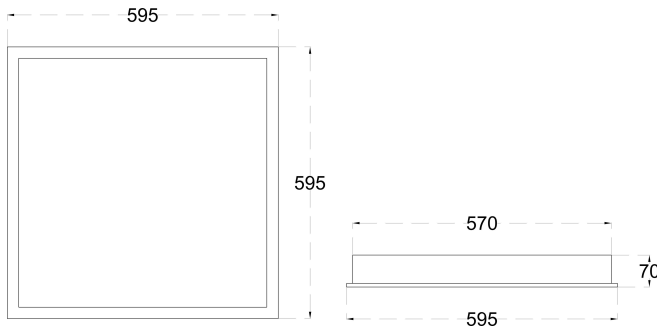

LIGHT TECHNOLOGY

LED FITTED	Bridgelux
DELIVERED LUMENS	3600 / 3420 / 3240
CCT (K)	6000 / 4000 / 3000
Tunable	On Request
LED BINNING	3 Step MacAdam
CRI (Ra)	80 / 90
LED LIFE L70	45,000 HRS
LUMINAIRE	5040 / 4860 / 4680
LUMINOUS FLUX	
LUMINOUS EFFICACY	100 Lumens / Watt

ELECTRICAL SYSTEM

(UGR)	<22
INPUT VOLTAGE	220 TO 240 Vac
INPUT POWER	36W
POWER FACTOR	>0.95
THD	<10%
CONTROL GEAR	Remote
MOUNTING	
DRIVER PROTECTION	OVP, Short Circuit, Surge
DIMMING	Phase / Analog / Dali / RF / APP
EMERGENCY BATTERY BACKUP	On Request

PACKAGING DETAILS

PACKING QTY -

GROSS WEIGHT -

CARTOON SIZE -
(LXBXH)

DIMENSIONS