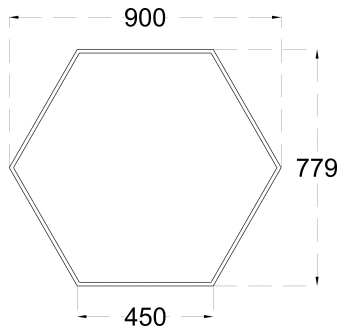

LIGHT TECHNOLOGY

LED FITTED	Bridgelux
DELIVERED LUMENS	3000 / 2850 / 2700
CCT (K)	6000 / 4000 / 3000
Tunable	On Request
LED BINNING	3 Step MacAdam
CRI (Ra)	80 / 90
LED LIFE L70	45,000 HRS
LUMINAIRE	4200 / 4050 / 3900
LUMINOUS FLUX	
LUMINOUS EFFICACY	100 Lumens / Watt

ELECTRICAL SYSTEM

(UGR)	<22
INPUT VOLTAGE	220 TO 240 Vac
INPUT POWER	30W
POWER FACTOR	>0.95
THD	<10%
CONTROL GEAR	Remote
MOUNTING	
DRIVER PROTECTION	OVP, Short Circuit, Surge
DIMMING	Phase / Analog / Dali / RF / APP
EMERGENCY BATTERY BACKUP	On Request

PACKAGING DETAILS

PACKING QTY -

GROSS WEIGHT -

CARTOON SIZE -
(LXBXH)

DIMENSIONS