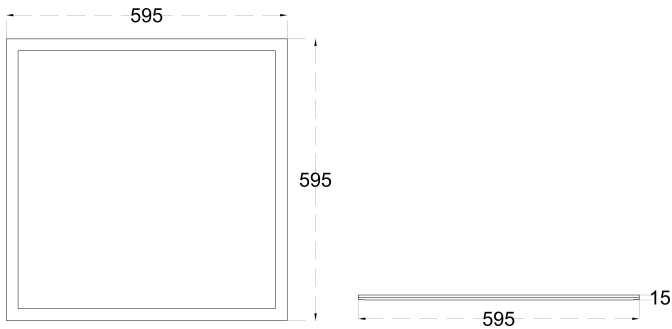

LIGHT TECHNOLOGY

LED FITTED	Bridgelux
DELIVERED LUMENS	3600 / 3420 / 3240
CCT (K)	6000 / 4000 / 3000
Tunable	On Request
LED BINNING	3 Step MacAdam
CRI (Ra)	80 / 90
LED LIFE L70	45,000 HRS
LUMINAIRE	5040 / 4860 / 4680
LUMINOUS FLUX	
LUMINOUS EFFICACY	100 Lumens / Watt

ELECTRICAL SYSTEM

(UGR)	<22
INPUT VOLTAGE	220 TO 240 Vac
INPUT POWER	36W
POWER FACTOR	>0.95
THD	<10%
CONTROL GEAR	Remote
MOUNTING	
DRIVER PROTECTION	OVP, Short Circuit, Surge
DIMMING	Phase / Analog / Dali / RF / APP
EMERGENCY BATTERY BACKUP	On Request

PACKAGING DETAILS

PACKING QTY -

GROSS WEIGHT -

CARTOON SIZE -
(LXBXH)

DIMENSIONS