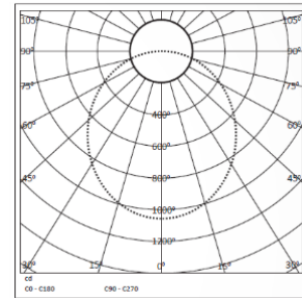

PHOTOMETRIC

ARCADE LIGHTING INDUSTRIES PVT LTD

8 Raju industrial estate, Penkar pada, Near
dahisar check naka, Mira road 401107

NOTE : The technical data sheet with design registration stamp is the property of Arcade Lighting India Pvt. Ltd. & protected under Intellectual Property law, and it is restricted for sharing with other lighting suppliers

Technical parameters are subjected to change time to time in order to improve product performance and reliability

BP-RV00 AR/FRT/TEC/TDS/01