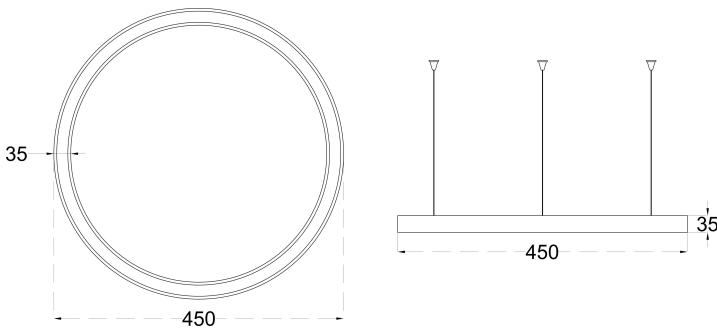

LIGHT TECHNOLOGY

LED FITTED	Bridgelux
DELIVERED LUMENS	1200 / 1140 / 1080
CCT (K)	6000 / 4000 / 3000
Tunable	On Request
LED BINNING	3 Step MacAdam
CRI (Ra)	80 / 90
LED LIFE L70	45,000 HRS
LUMINAIRE	1680 / 1620 / 1560
LUMINOUS FLUX	
LUMINOUS EFFICACY	80 Lumens / Watt

ELECTRICAL SYSTEM

(UGR)	<22
INPUT VOLTAGE	220 TO 240 Vac
INPUT POWER	27W
POWER FACTOR	>0.95
THD	<10%
CONTROL GEAR	Remote
MOUNTING	
DRIVER PROTECTION	OVP, Short Circuit, Surge
DIMMING	Phase / Analog / Dali / RF / APP
EMERGENCY BATTERY BACKUP	On Request

PACKAGING DETAILS

PACKING QTY -

GROSS WEIGHT -

CARTOON SIZE -
(LXBXH)

DIMENSIONS