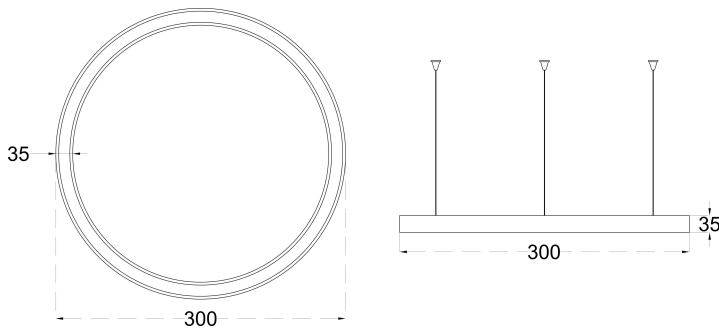

LIGHT TECHNOLOGY

LED FITTED	Bridgelux
DELIVERED LUMENS	1440 / 1350 / 1260
CCT (K)	6000 / 4000 / 3000
Tunable	On Request
LED BINNING	3 Step MacAdam
CRI (Ra)	80 / 90
LED LIFE L70	45,000 HRS
LUMINAIRE	2520 / 2430 / 2340
LUMINOUS FLUX	
LUMINOUS EFFICACY	80 Lumens / Watt

ELECTRICAL SYSTEM

(UGR)	<22
INPUT VOLTAGE	220 TO 240 Vac
INPUT POWER	18W
POWER FACTOR	>0.95
THD	<10%
CONTROL GEAR	Remote
MOUNTING	
DRIVER PROTECTION	OVP, Short Circuit, Surge
DIMMING	Phase / Analog / Dali / RF / APP
EMERGENCY BATTERY BACKUP	On Request

PACKAGING DETAILS

PACKING QTY -

GROSS WEIGHT -

CARTOON SIZE -
(LXBXH)

DIMENSIONS