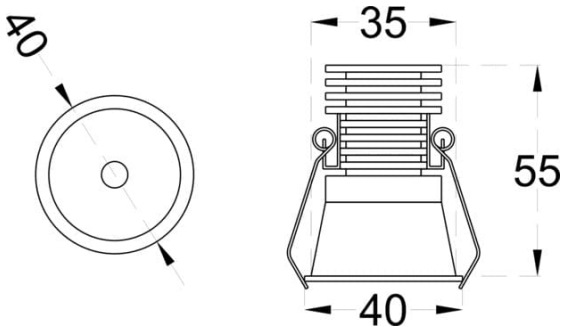

LIGHT TECHNOLOGY

LED FITTED	Bridgelux
DELIVERED LUMENS	805 / 770 / 735
CCT (K)	6000 / 4000 / 3000
Tunable	On Request
LED BINNING	3 Step MacAdam
CRI (Ra)	80 / 90
LED LIFE L70	40,000 HRS
LUMINAIRE	1120 / 1085 / 1050
LUMINOUS FLUX	
LUMINOUS EFFICACY	115 Lumens / Watt

ELECTRICAL SYSTEM

(UGR)	<19
INPUT VOLTAGE	220 TO 240 Vac
INPUT POWER	7W
POWER FACTOR	>0.95
THD	<10%
CONTROL GEAR	Remote
MOUNTING	
DRIVER PROTECTION	OVP, Short Circuit, Surge
DIMMING	Phase / Analog / Dali / RF / APP
EMERGENCY	On Request
BATTERY BACKUP	

PACKAGING DETAILS

PACKING QTY -

GROSS WEIGHT -

CARTON SIZE -
(LXBXH)

DIMENSIONS