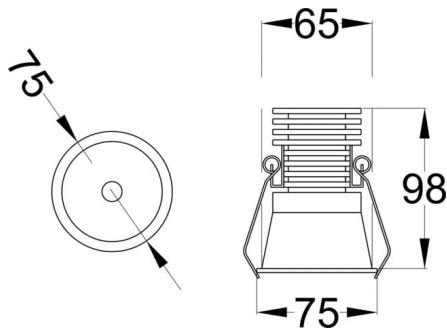

LIGHT TECHNOLOGY

LED FITTED	Bridgelux
DELIVERED LUMENS	2070 / 1980 / 1890
CCT (K)	6000 / 4000 / 3000
Tunable	On Request
LED BINNING	3 Step MacAdam
CRI (Ra)	80 / 90
LED LIFE L70	40,000 HRS
LUMINAIRE	2880 / 2790 / 2700
LUMINOUS FLUX	
LUMINOUS EFFICACY	115 Lumens / Watt

ELECTRICAL SYSTEM

(UGR)	<19
INPUT VOLTAGE	220 TO 240 Vac
INPUT POWER	18W
POWER FACTOR	>0.95
THD	<10%
CONTROL GEAR	Remote
MOUNTING	
DRIVER PROTECTION	OVP, Short Circuit, Surge
DIMMING	Phase / Analog / Dali / RF / APP
EMERGENCY	On Request
BATTERY BACKUP	

PACKAGING DETAILS

PACKING QTY -

GROSS WEIGHT -

CARTON SIZE -
(LXBXH)

DIMENSIONS