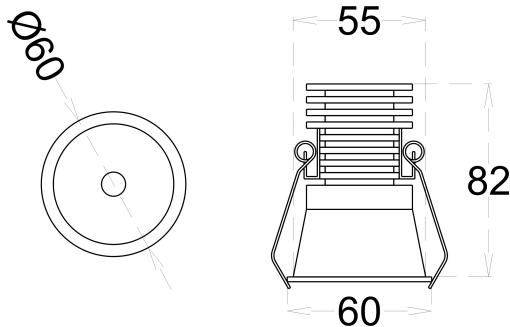

LIGHT TECHNOLOGY

LED FITTED	Bridgelux
DELIVERED LUMENS	1380 / 1320 / 1260
CCT (K)	6000 / 4000 / 3000
Tunable	On Request
LED BINNING	3 Step MacAdam
CRI (Ra)	80 / 90
LED LIFE L70	40,000 HRS
LUMINAIRE	1920 / 1860 / 1800
LUMINOUS FLUX	
LUMINOUS EFFICACY	115 Lumens / Watt

ELECTRICAL SYSTEM

(UGR)	<19
INPUT VOLTAGE	220 TO 240 Vac
INPUT POWER	12W
POWER FACTOR	>0.95
THD	<10%
CONTROL GEAR	Remote
MOUNTING	
DRIVER PROTECTION	OVP, Short Circuit, Surge
DIMMING	Phase / Analog / Dali / RF / APP
EMERGENCY	On Request
BATTERY BACKUP	

PACKAGING DETAILS

PACKING QTY -

GROSS WEIGHT -

CARTON SIZE -
(LXBXH)

DIMENSIONS