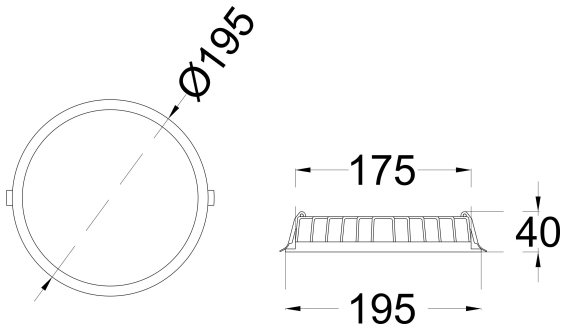

Low Glare

PF
>0.95

TECHNICAL SPECIFICATIONS

PRODUCT REFERENCE

ITEM CODE	RAPID RD 22
ENVIRONMENT	Indoor
INSTALLATION	Recessed

CONSTRUCTION AND MATERIALS

SIZE OUT SIDE MM	195 Dia
CUT OUT SIZE (MM)	175 Diax35
HOUSING	Die Cast Aluminium
LENS / DIFFUSER	High Transmission PMMA
REFLECTOR	N/A
SURFACE FINISH	WHITE POWDER COATED
IP rating	30

PACKAGING DETAILS

PACKING QTY -

GROSS WEIGHT -

CARTOON SIZE -
(LXBXH)

DIMENSIONS

PHOTOMETRIC

ARCADE LIGHTING INDUSTRIES PVT LTD

8 Raju industrial estate, Penkar pada, Near
dahisar check naka, Mira road 401107