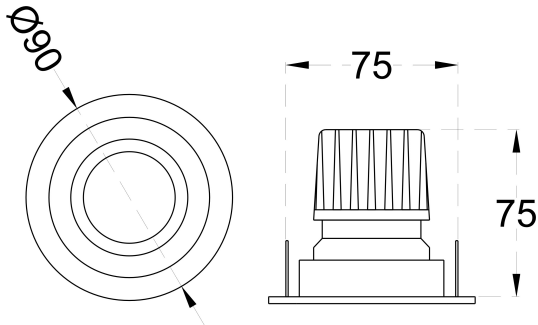

Google or Alexa Voice

TECHNICAL SPECIFICATIONS

PRODUCT REFERENCE

ITEM CODE	PLATO RD 6
ENVIRONMENT	Indoor
INSTALLATION	Recessed

CONSTRUCTION AND MATERIALS

SIZE OUT SIDE MM	90MM DIA
CUT OUT SIZE (MM)	75x75x75
HOUSING	Die Cast Aluminium
LENS / DIFFUSER	Tempered Glass
REFLECTOR	PC High Purity Metallised
SURFACE FINISH	White/Black/Custom Powder Coated
IP rating	40

THERMAL MANAGEMENT

HEAT SINK MATERIAL	Aluminium
COOLING TECHNIQUE	Passive

OPTICAL SYSTEM

BEAM ANGLE	15°, 24°, 36°, 60°
ILLUMINATION MODE	Direct Lighting
SWIVEL	Yes

LIGHT TECHNOLOGY

LED FITTED	Bridgelux
DELIVERED LUMENS	690 / 660 / 630
CCT (K)	6000 / 4000 / 3000
Tunable	On Request
LED BINNING	3 Step MacAdam
CRI (Ra)	80 / 90
LED LIFE L70	40,000 HRS
LUMINAIRE	960 / 930 / 900
LUMINOUS FLUX	
LUMINOUS EFFICACY	115 Lumens / Watt

PACKAGING DETAILS

PACKING QTY -	GROSS WEIGHT -	CARTOON SIZE 28"x 19.75"x (LXBXH) 12.5"
----------------------	-----------------------	--

DIMENSIONS

PHOTOMETRIC

ARCADE LIGHTING INDUSTRIES PVT LTD

8 Raju industrial estate, Penkar pada, Near
dahisar check naka, Mira road 401107