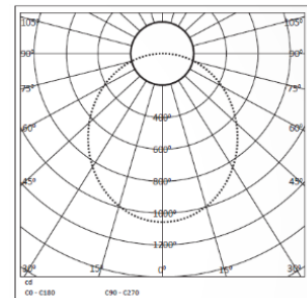

PHOTOMETRIC

ARCADE LIGHTING INDUSTRIES PVT LTD

8 Raju industrial estate, Penkar pada, Near
dahisar check naka, Mira road 401107

NOTE : The technical data sheet with design registration stamp is the property of Arcade Lighting India Pvt. Ltd. & protected under Intellectual Property law, and it is restricted for sharing with other lighting suppliers

Technical parameters are subjected to change time to time in order to improve product performance and reliability

BP-RV00 AR/FRT/TEC/TDS/01