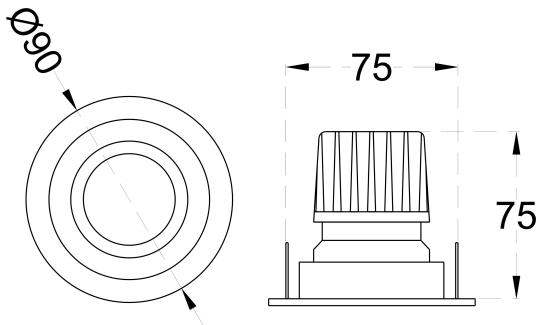

Google or Alexa Voice

TECHNICAL SPECIFICATIONS

PRODUCT REFERENCE

ITEM CODE	PLATO RD 12
ENVIRONMENT	Indoor
INSTALLATION	Recessed

CONSTRUCTION AND MATERIALS

SIZE OUT SIDE MM	90MM DIA
CUT OUT SIZE (MM)	75x75x75
HOUSING	Die Cast Aluminium
LENS / DIFFUSER	Tempered Glass
REFLECTOR	PC High Purity Metallised
SURFACE FINISH	White/Black/Custom Powder Coated
IP rating	40

THERMAL MANAGEMENT

HEAT SINK MATERIAL	Aluminium
COOLING TECHNIQUE	Passive

OPTICAL SYSTEM

BEAM ANGLE	15°, 24°, 36°, 60°
ILLUMINATION MODE	Direct Lighting
SWIVEL	Yes

LIGHT TECHNOLOGY

LED FITTED	Bridgelux
DELIVERED LUMENS	1380 / 1320 / 1260
CCT (K)	6000 / 4000 / 3000
Tunable	On Request
LED BINNING	3 Step MacAdam
CRI (Ra)	80 / 90
LED LIFE L70	40,000 HRS
LUMINAIRE	1920 / 1860 / 1800
LUMINOUS FLUX	
LUMINOUS EFFICACY	115 Lumens / Watt

PACKAGING DETAILS

PACKING QTY -	GROSS WEIGHT -	CARTOON SIZE 28"x 19.75"x (LXBXH) 12.5"
----------------------	-----------------------	--

DIMENSIONS

PHOTOMETRIC

ARCADE LIGHTING INDUSTRIES PVT LTD

8 Raju industrial estate, Penkar pada, Near
dahisar check naka, Mira road 401107