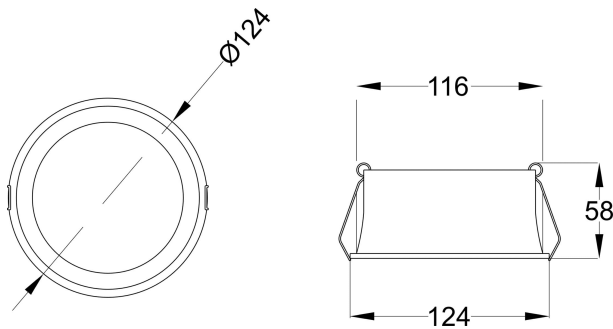

LIGHT TECHNOLOGY

LED FITTED	Bridgelux
DELIVERED LUMENS	2200 / 2090 / 1980
CCT (K)	6000 / 4000 / 3000
Tunable	On Request
LED BINNING	3 Step MacAdam
CRI (Ra)	80 / 90
LED LIFE L70	45,000 HRS
LUMINAIRE	3080 / 2970 / 2860
LUMINOUS FLUX	
LUMINOUS EFFICACY	100 Lumens / Watt

ELECTRICAL SYSTEM

(UGR)	<22
INPUT VOLTAGE	220 TO 240 Vac
INPUT POWER	22W
POWER FACTOR	>0.95
THD	<10%
CONTROL GEAR	Remote
MOUNTING	
DRIVER PROTECTION	OVP, Short Circuit, Surge
DIMMING	Phase / Analog / Dali / RF / APP
EMERGENCY BATTERY BACKUP	On Request

PACKAGING DETAILS

PACKING QTY -

GROSS WEIGHT -

CARTOON SIZE -
(LXBXH)

DIMENSIONS