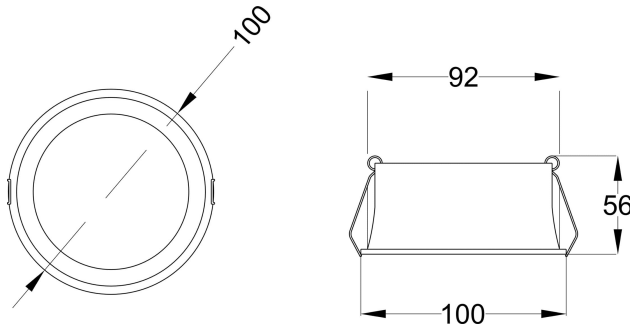

### CONSTRUCTION AND MATERIALS

<b>SIZE OUT SIDE MM</b>	100MM DIA
<b>CUT OUT SIZE (MM)</b>	92 Diax56mm
<b>HOUSING</b>	Die Cast Aluminium
<b>LENS / DIFFUSER</b>	High Transmission PMMA
<b>REFLECTOR</b>	N/A
<b>SURFACE FINISH</b>	WHITE/BLACK POWDER COATED
<b>IP rating</b>	30

### DIMENSIONS