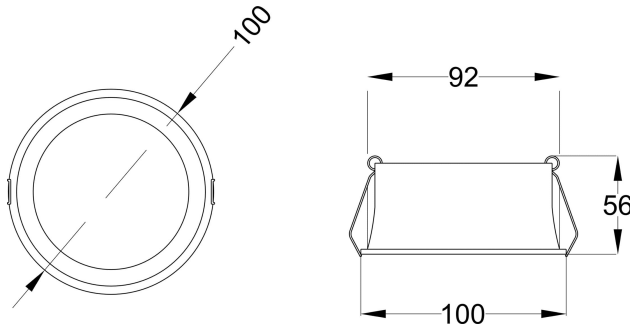

LIGHT TECHNOLOGY

LED FITTED	Bridgelux
DELIVERED LUMENS	1000 / 950 / 900
CCT (K)	6000 / 4000 / 3000
Tunable	On Request
LED BINNING	3 Step MacAdam
CRI (Ra)	80 / 90
LED LIFE L70	45,000 HRS
LUMINAIRE	1400 / 1350 / 1300
LUMINOUS FLUX	
LUMINOUS EFFICACY	100 Lumens / Watt

ELECTRICAL SYSTEM

(UGR)	<22
INPUT VOLTAGE	220 TO 240 Vac
INPUT POWER	10W
POWER FACTOR	>0.95
THD	<10%
CONTROL GEAR	Remote
MOUNTING	
DRIVER PROTECTION	OVP, Short Circuit, Surge
DIMMING	Phase / Analog / Dali / RF / APP
EMERGENCY BATTERY BACKUP	On Request

PACKAGING DETAILS

PACKING QTY -

GROSS WEIGHT -

CARTON SIZE -
(LXBXH)

DIMENSIONS