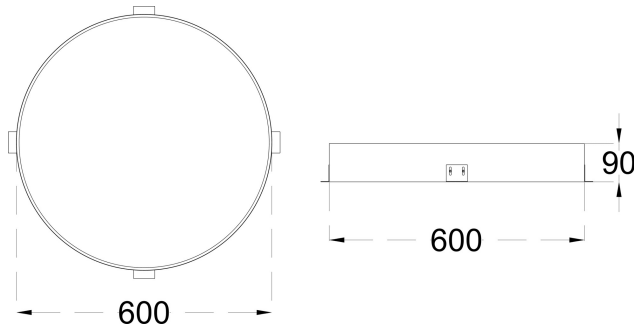

Low Glare

TECHNICAL SPECIFICATIONS

PRODUCT REFERENCE

ITEM CODE	MOON TRIMLESS 36
	600
ENVIRONMENT	Indoor
INSTALLATION	Trimless

CONSTRUCTION AND MATERIALS

SIZE OUT SIDE MM	600x90
CUT OUT SIZE (MM)	602x90
HOUSING	Extruded Aluminium
LENS / DIFFUSER	High Transmission PMMA
REFLECTOR	N/A
SURFACE FINISH	White/Black/Custom Powder Coated
IP rating	30

PACKAGING DETAILS

PACKING QTY 2

GROSS WEIGHT -

CARTOON SIZE 30.5"x30.5"x7.5"
(LXBXH)

DIMENSIONS

PHOTOMETRIC

ARCADE LIGHTING INDUSTRIES PVT LTD

8 Raju industrial estate, Penkar pada, Near
dahisar check naka, Mira road 401107