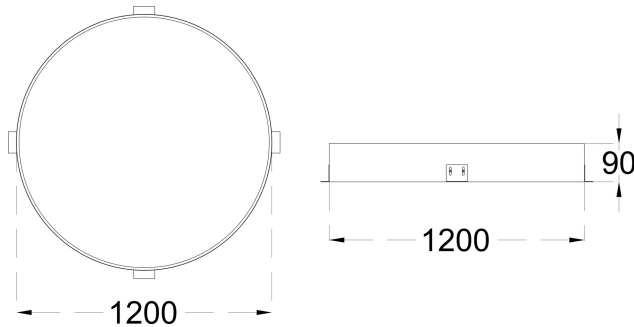

TECHNICAL SPECIFICATIONS

PRODUCT REFERENCE

ITEM CODE	MOON TRIMLESS 108
ENVIRONMENT	Indoor
INSTALLATION	Trimless

CONSTRUCTION AND MATERIALS

SIZE OUT SIDE MM	1200x90
CUT OUT SIZE (MM)	1202x90
HOUSING	Extruded Aluminium
LENS / DIFFUSER	High Transmission PMMA
REFLECTOR	N/A
SURFACE FINISH	White/Black/Custom Powder Coated
IP rating	30

PACKAGING DETAILS

PACKING QTY 1

GROSS WEIGHT -

CARTOON SIZE 48"x48"x4"
(LXBXH)

DIMENSIONS

PHOTOMETRIC

ARCADE LIGHTING INDUSTRIES PVT LTD

8 Raju industrial estate, Penkar pada, Near
dahisar check naka, Mira road 401107