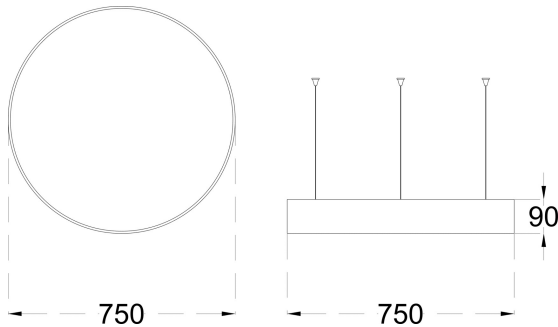

RF Control

Low Glare

TECHNICAL SPECIFICATIONS

PRODUCT REFERENCE

ITEM CODE	MOON 54 750
ENVIRONMENT	Indoor
INSTALLATION	Suspended

CONSTRUCTION AND MATERIALS

SIZE OUT SIDE MM	750x90
CUT OUT SIZE (MM)	-
HOUSING	Extruded Aluminium
LENS / DIFFUSER	High Transmission PMMA
REFLECTOR	N/A
SURFACE FINISH	White/Black/Custom Powder Coated
IP rating	30

PACKAGING DETAILS

PACKING QTY 2

GROSS WEIGHT -

CARTOON SIZE 32"x32"x7.5"
(LXBXH)

DIMENSIONS

PHOTOMETRIC

ARCADE LIGHTING INDUSTRIES PVT LTD

8 Raju industrial estate, Penkar pada, Near
dahisar check naka, Mira road 401107