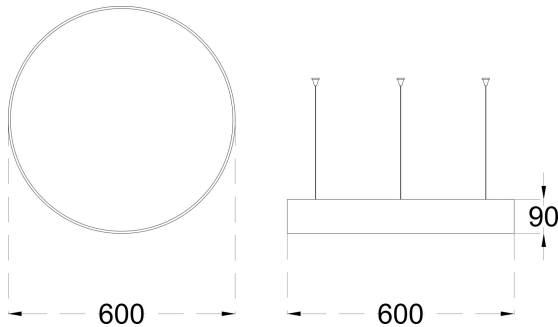

ITEM CODE	MOON 36 600
ENVIRONMENT	Indoor
INSTALLATION	Suspended

CONSTRUCTION AND MATERIALS

SIZE OUT SIDE MM	600x90
CUT OUT SIZE (MM)	-
HOUSING	Extruded Aluminium
LENS / DIFFUSER	High Transmission PMMA
REFLECTOR	N/A
SURFACE FINISH	White/Black/Custom Powder Coated
IP rating	30

PACKAGING DETAILS

PACKING QTY 2

GROSS WEIGHT -

CARTOON SIZE 30.5"x30.5"x7.5"
(LXBXH)

DIMENSIONS

PHOTOMETRIC

ARCADE LIGHTING INDUSTRIES PVT LTD

8 Raju industrial estate, Penkar pada, Near
dahisar check naka, Mira road 401107