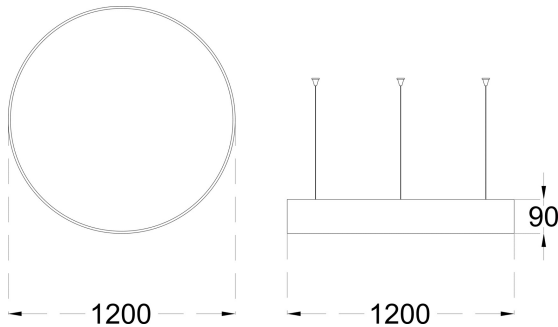

RF Control

Low Glare

TECHNICAL SPECIFICATIONS

PRODUCT REFERENCE

ITEM CODE	MOON 108 1200
ENVIRONMENT	Indoor
INSTALLATION	Suspended

CONSTRUCTION AND MATERIALS

SIZE OUT SIDE MM	1200x90
CUT OUT SIZE (MM)	-
HOUSING	Extruded Aluminium
LENS / DIFFUSER	High Transmission PMMA
REFLECTOR	N/A
SURFACE FINISH	White/Black/Custom Powder Coated
IP rating	30

PACKAGING DETAILS

PACKING QTY 1

GROSS WEIGHT -

CARTOON SIZE 48"x48"x4"
(LXBXH)

DIMENSIONS

PHOTOMETRIC

ARCADE LIGHTING INDUSTRIES PVT LTD

8 Raju industrial estate, Penkar pada, Near
dahisar check naka, Mira road 401107