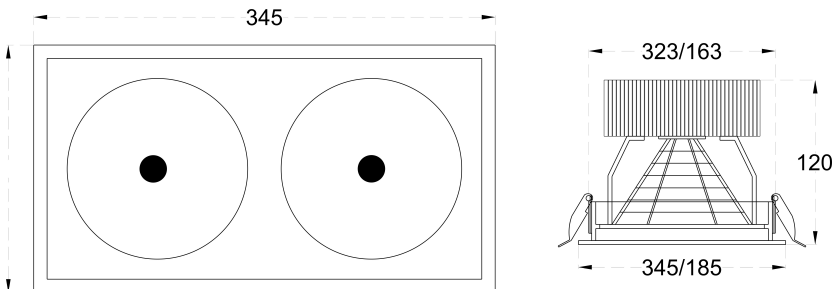

### CONSTRUCTION AND MATERIALS

<b>SIZE OUT SIDE MM</b>	345x185x120
<b>CUT OUT SIZE (MM)</b>	323x163
<b>HOUSING</b>	CRCA / Extruded Aluminium
<b>LENS / DIFFUSER</b>	Tempered Glass
<b>REFLECTOR</b>	PC High Purity Metallised
<b>SURFACE FINISH</b>	White/Black/Custom Powder Coated
<b>IP rating</b>	20

### DIMENSIONS