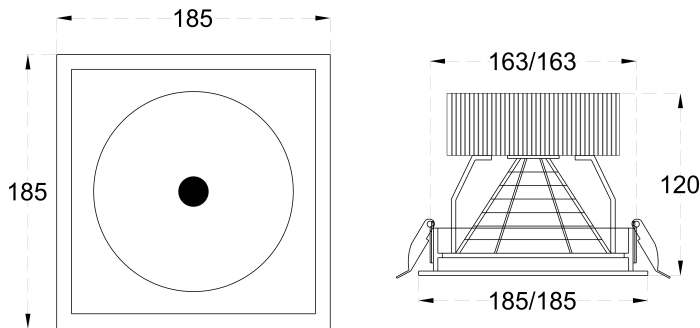

LIGHT TECHNOLOGY

LED FITTED	Bridgelux
DELIVERED LUMENS	3450 / 3300 / 3150
CCT (K)	6000 / 4000 / 3000
Tunable	On Request
LED BINNING	3 Step MacAdam
CRI (Ra)	80 / 90
LED LIFE L70	40,000 HRS
LUMINAIRE	4800 / 4650 / 4500
LUMINOUS FLUX	
LUMINOUS EFFICACY	115 Lumens / Watt

ELECTRICAL SYSTEM

(UGR)	<19
INPUT VOLTAGE	220 TO 240 Vac
INPUT POWER	30W
POWER FACTOR	>0.95
THD	<10%
CONTROL GEAR	Remote
MOUNTING	
DRIVER PROTECTION	OVP, Short Circuit, Surge
DIMMING	Phase / Analog / Dali / RF / APP
EMERGENCY BATTERY BACKUP	On Request

PACKAGING DETAILS

PACKING QTY -

GROSS WEIGHT -

**CARTON SIZE -
(LXBXH)**

DIMENSIONS