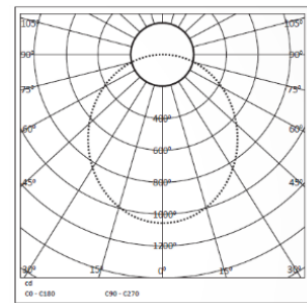

PHOTOMETRIC

ARCADE LIGHTING INDUSTRIES PVT LTD

8 Raju industrial estate, Penkar pada, Near dahisar check naka, Mira road 401107