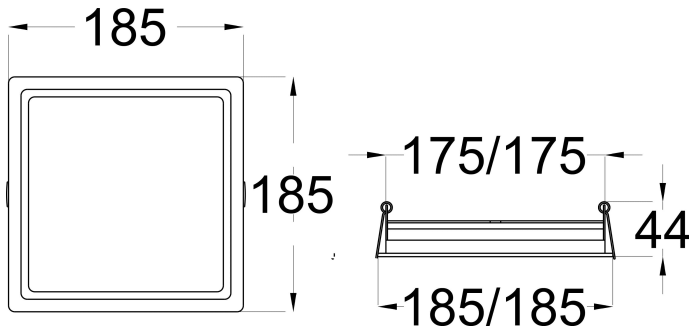

### CONSTRUCTION AND MATERIALS

<b>SIZE OUT SIDE MM</b>	185x185x40
<b>CUT OUT SIZE (MM)</b>	170x170x40
<b>HOUSING</b>	Die Cast Aluminium
<b>LENS / DIFFUSER</b>	High Transmission PMMA
<b>REFLECTOR</b>	N/A
<b>SURFACE FINISH</b>	WHITE POWDER COATED
<b>IP rating</b>	30

## PACKAGING DETAILS

**PACKING QTY** -

**GROSS WEIGHT** -

**CARTON SIZE** -  
(LXBXH)

### DIMENSIONS