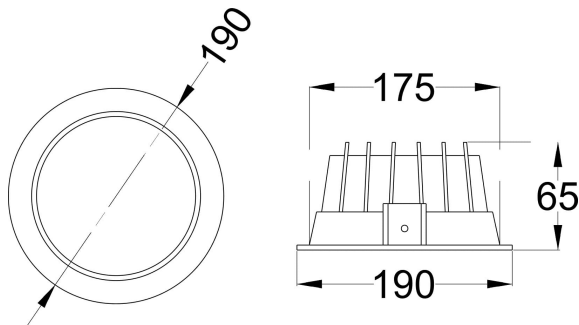

LIGHT TECHNOLOGY

LED FITTED	Bridgelux
DELIVERED LUMENS	2200 / 2090 / 1980
CCT (K)	6000 / 4000 / 3000
Tunable	On Request
LED BINNING	3 Step MacAdam
CRI (Ra)	80 / 90
LED LIFE L70	45,000 HRS
LUMINAIRE	3080 / 2970 / 2860
LUMINOUS FLUX	
LUMINOUS EFFICACY	100 Lumens / Watt

ELECTRICAL SYSTEM

(UGR)	<22
INPUT VOLTAGE	220 TO 240 Vac
INPUT POWER	22W
POWER FACTOR	>0.95
THD	<10%
CONTROL GEAR	Remote
MOUNTING	
DRIVER PROTECTION	OVP, Short Circuit, Surge
DIMMING	Phase / Analog / Dali / RF / APP
EMERGENCY BATTERY BACKUP	On Request

PACKAGING DETAILS

PACKING QTY -

GROSS WEIGHT -

CARTOON SIZE -
(LXBXH)

DIMENSIONS