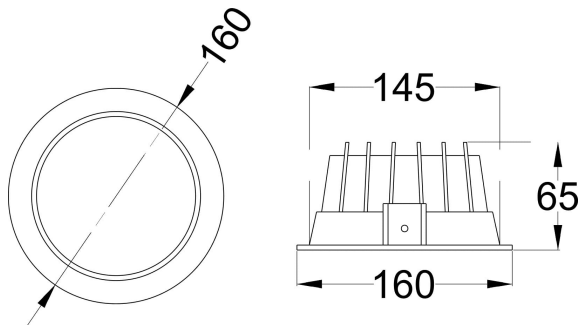

### CONSTRUCTION AND MATERIALS

<b>SIZE OUT SIDE MM</b>	160dia x65
<b>CUT OUT SIZE (MM)</b>	145x65
<b>HOUSING</b>	Die Cast Aluminium
<b>LENS / DIFFUSER</b>	High Transmission PMMA
<b>REFLECTOR</b>	N/A
<b>SURFACE FINISH</b>	WHITE POWDER COATED
<b>IP rating</b>	30

### DIMENSIONS