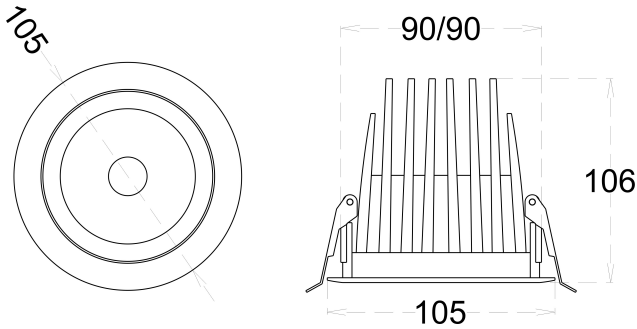

Dimming
Optional

TECHNICAL SPECIFICATIONS

PRODUCT REFERENCE

ITEM CODE	LED PCB 12 2835 120
ENVIRONMENT	Indoor
INSTALLATION	SURFACE

CONSTRUCTION AND MATERIALS

SIZE OUT SIDE MM	495x10x3
CUT OUT SIZE (MM)	N/A
HOUSING	N/A
LENS / DIFFUSER	N/A
REFLECTOR	N/A
SURFACE FINISH	N/A
IP rating	N/A

GROSS WEIGHT -

**CARTOON SIZE -
(LXBXH)**

DIMENSIONS

PHOTOMETRIC

ARCADE LIGHTING INDUSTRIES PVT LTD

8 Raju industrial estate, Penkar pada, Near
dahisar check naka, Mira road 401107

NOTE : The technical data sheet with design registration stamp is the property of Arcade Lighting India Pvt. Ltd. & protected under Intellectual Property law, and it is restricted for sharing with other lighting suppliers