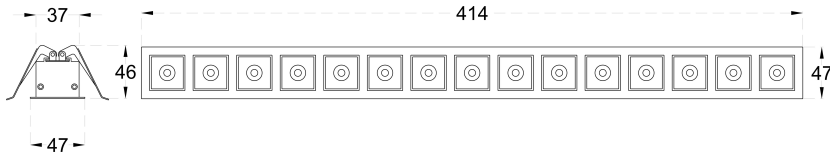

LIGHT TECHNOLOGY

LED FITTED	Bridgelux, Osram, Cree
DELIVERED LUMENS	3450 / 3300 / 3150
CCT (K)	6000 / 4000 / 3000
Tunable	On Request
LED BINNING	3 Step MacAdam
CRI (Ra)	80 / 90
LED LIFE L70	40,000 HRS
LUMINAIRE	4800 / 4650 / 4500
LUMINOUS FLUX	
LUMINOUS EFFICACY	115 Lumens / Watt

ELECTRICAL SYSTEM

(UGR)	<16
INPUT VOLTAGE	220 TO 240 Vac
INPUT POWER	30W
POWER FACTOR	>0.95
THD	<10%
CONTROL GEAR	Remote
MOUNTING	
DRIVER PROTECTION	OVP, Short Circuit, Surge
DIMMING	Phase / Analog / Dali / RF / APP
EMERGENCY	On Request
BATTERY BACKUP	

PACKAGING DETAILS

PACKING QTY -

GROSS WEIGHT -

CARTOON SIZE -
(LXBXH)

DIMENSIONS