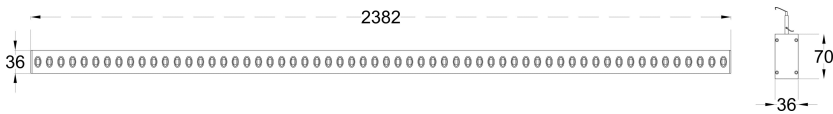

LIGHT TECHNOLOGY

LED FITTED	Bridgelux,Osram,Cree
DELIVERED LUMENS	9360 / 9000 / 8640
CCT (K)	6000 / 4000 / 3000
Tunable	On Request
LED BINNING	3 Step MacAdam
CRI (Ra)	80 / 90
LED LIFE L70	45,000 HRS
LUMINAIRE	10080 / 9720 / 9360
LUMINOUS FLUX	
LUMINOUS EFFICACY	130 Lumens / Watt

ELECTRICAL SYSTEM

(UGR)	<9
INPUT VOLTAGE	220 TO 240 Vac
INPUT POWER	72W
POWER FACTOR	>0.96
THD	<10%
CONTROL GEAR	Remote
MOUNTING	
DRIVER PROTECTION	OVP,Short Circuit,Surge
DIMMING	Phase / Analog / Dali / RF / APP
EMERGENCY BATTERY BACKUP	On Request

PACKAGING DETAILS

PACKING QTY 2

GROSS WEIGHT -

CARTOON SIZE - (LXBXH)

DIMENSIONS