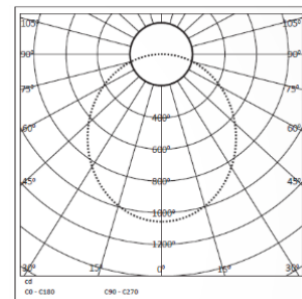

PACKAGING DETAILS

PACKING QTY 2

GROSS WEIGHT -

CARTOON SIZE - (LXBXH)

DIMENSIONS

PHOTOMETRIC

ARCADE LIGHTING INDUSTRIES PVT LTD

8 Raju industrial estate, Penkar pada, Near dahisar check naka, Mira road 401107